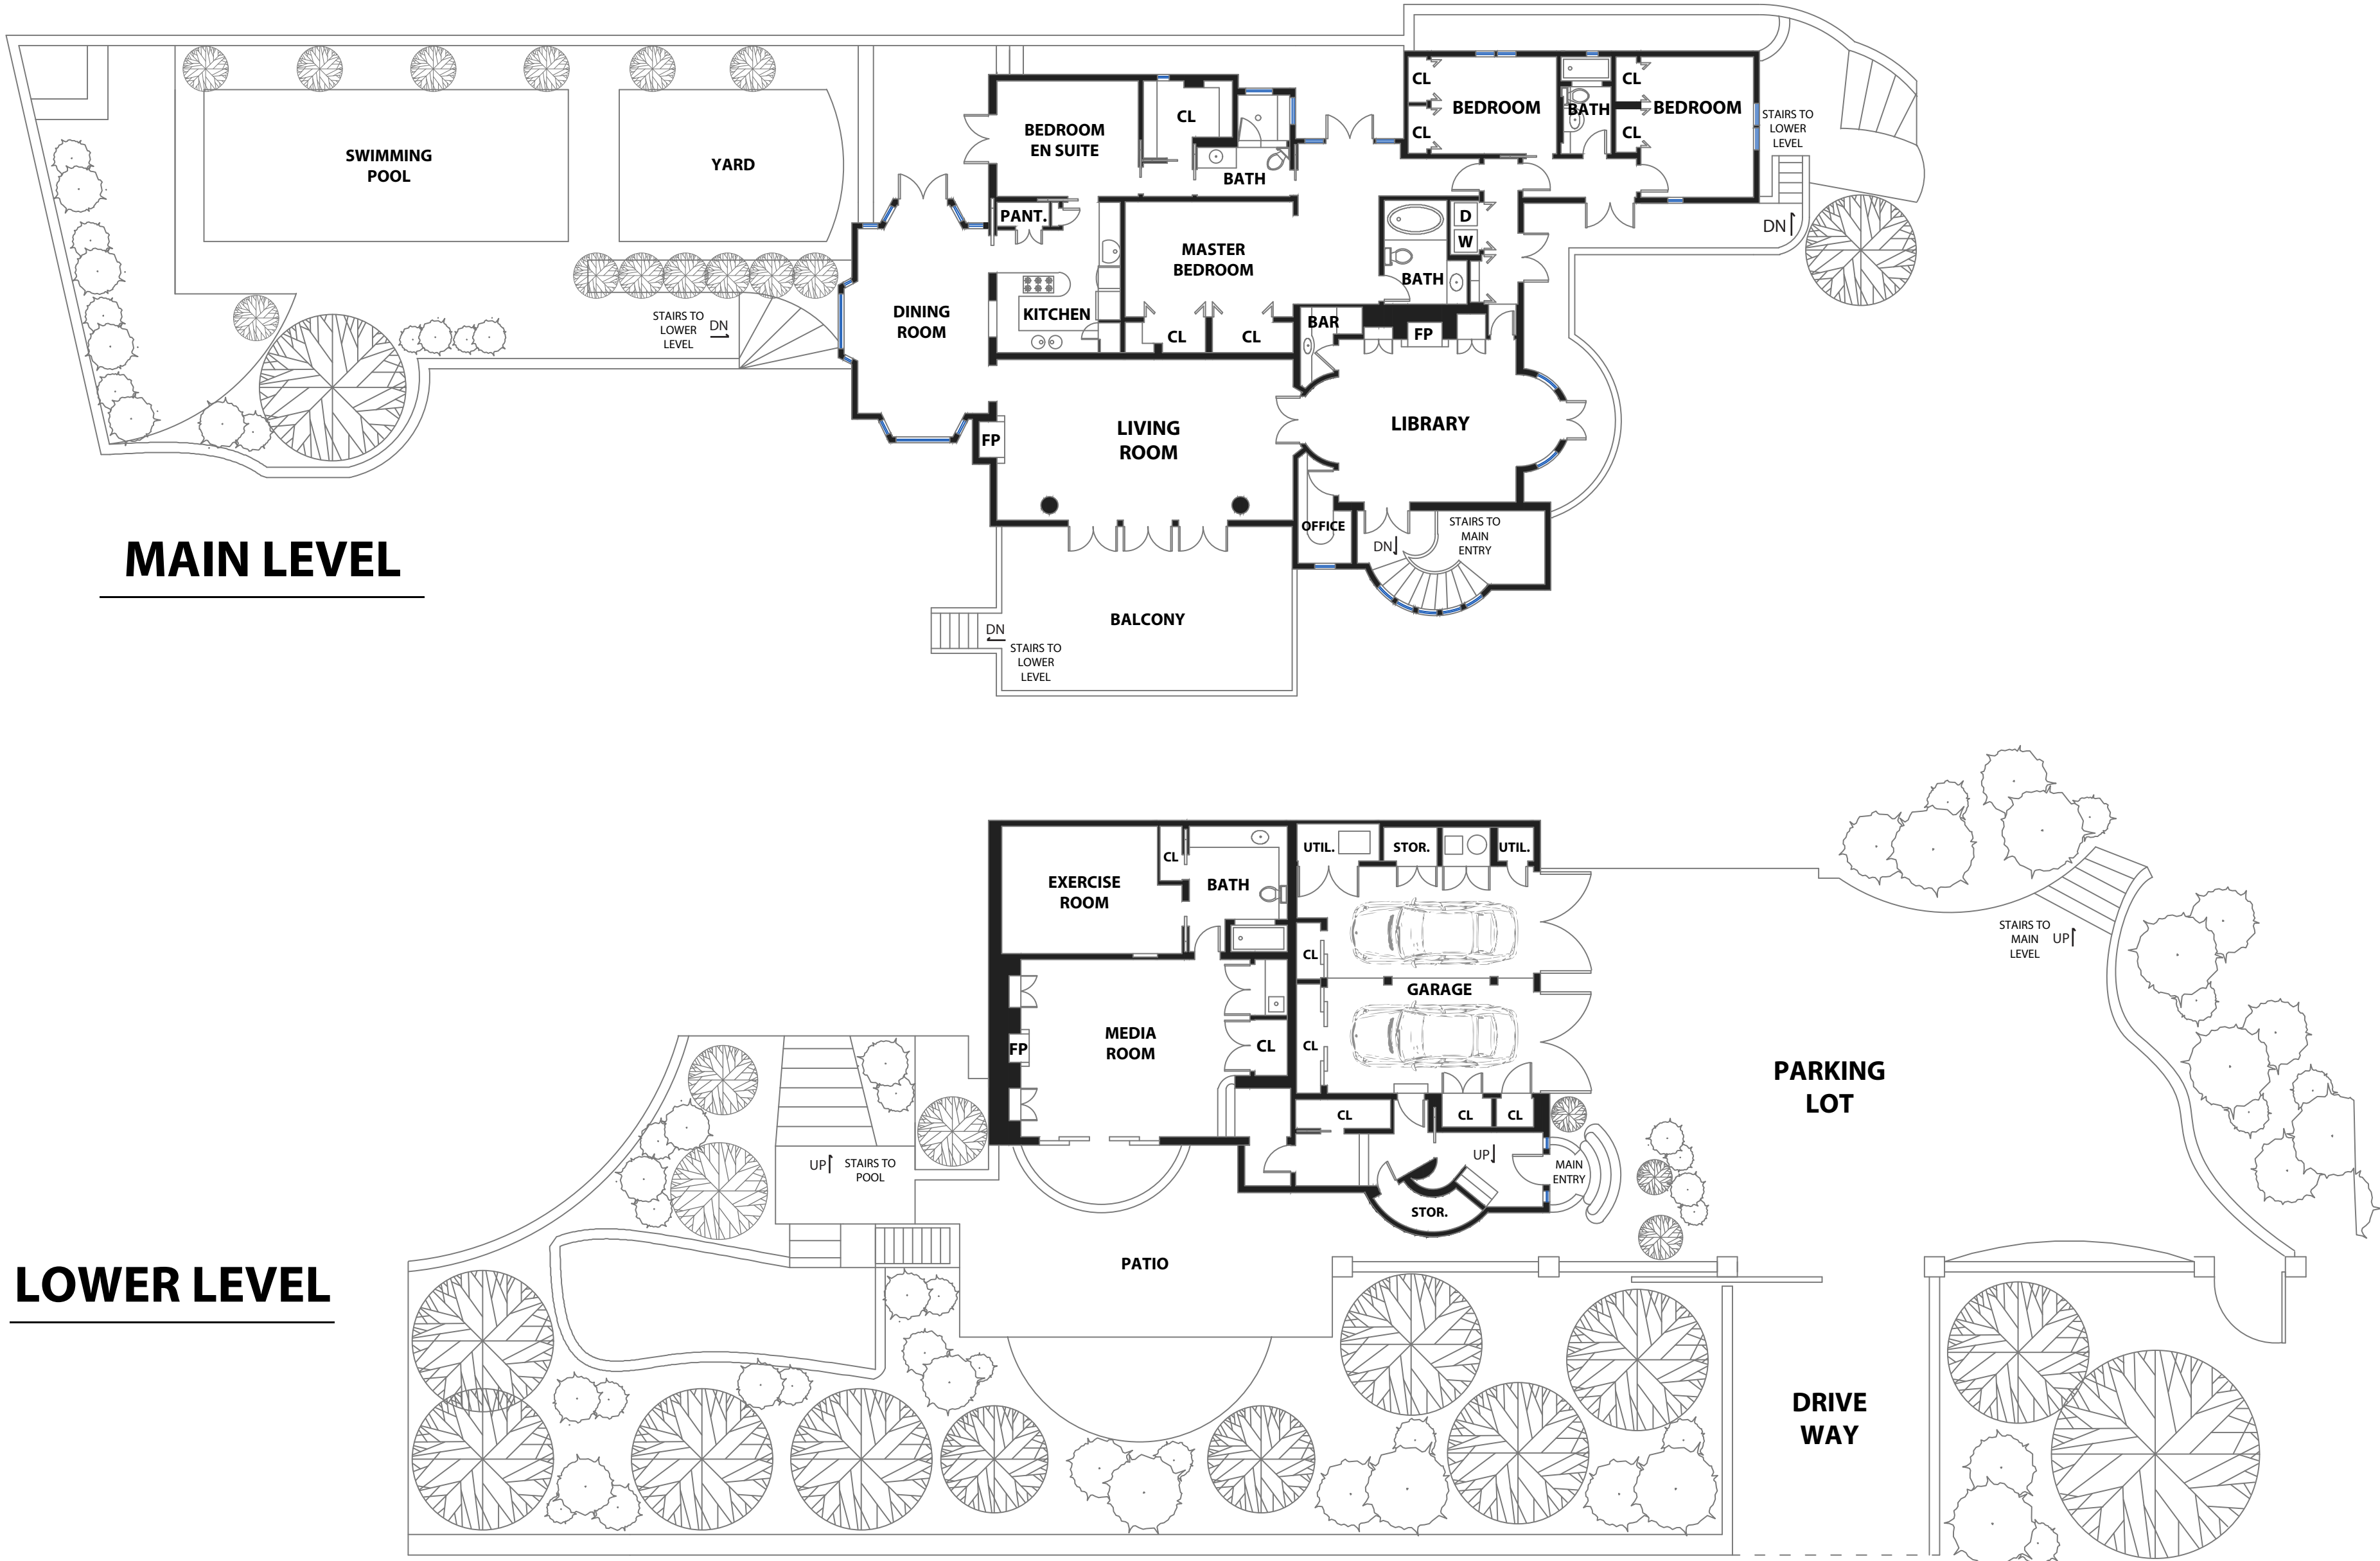

# 18 MORNING SUN AVENUE

MILL VALLEY, CALIFORNIA

**MAIN LEVEL**

**LOWER LEVEL**

RENDERING BY OPEN HOMES PHOTOGRAPHY  
ALL MEASUREMENTS ARE APPROXIMATE. WHILE DEEMED RELIABLE, NO INFORMATION  
ON THESE FLOOR PLANS SHOULD BE RELIED UPON WITHOUT INDEPENDENT VERIFICATION.